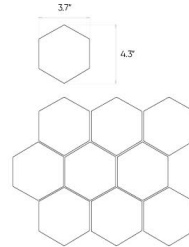

Stonemood

Grey

12"x24"

Specification

Catalog code (EAN)	5903313312912
Size	12"x24"
Tile thickness	0.31 in
Technology	Color body
Type of product	Wall tiles, Floor tiles
Application	Bathroom, Kitchen, Living room, Terrace and balcony
Surface	Smooth
Type of surface	Matte

Ambients

11"x13" hexagonal mosaic

12"x12" mosaic

12"x12" mosaic

12"x12" mosaic

Presented mosaic designs from the current collection are available on request! **Check the offer.**

Technical parameters

Packaging