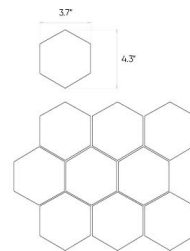

Softcement

Silver

12"x12"

Specification

Catalog code (EAN)	5903313319591
Size	12"x12"
Tile thickness	0.31 in
Technology	Color body
Type of product	Mosaic
Application	Bathroom, Kitchen, Living room
Surface	Smooth
Type of surface	Matte

Ambients

11"x13" hexagonal mosaic

12"x12" mosaic

12"x12" mosaic

12"x12" mosaic

Presented mosaic designs from the current collection are available on request! **Check the offer.**

Technical parameters

Abrasion class	PEI 4
Frost resistance	Yes
Rectified tile	Yes