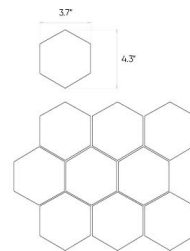

Softcement

Graphite

12"x12"

Specification

Catalog code (EAN)	5903313319607
Size	12"x12"
Tile thickness	0.31 in
Technology	Color body
Type of product	Mosaic
Application	Bathroom, Kitchen, Living room
Surface	Smooth
Type of surface	Matte

Ambients

11"x13" hexagonal mosaic

12"x12" mosaic

12"x12" mosaic

12"x12" mosaic

Presented mosaic designs from the current collection are available on request! **Check the offer.**

Technical parameters

Abrasion class	PEI 3
Frost resistance	Yes
Rectified tile	Yes