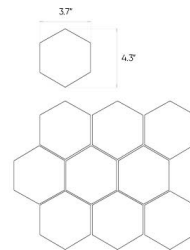

Softcement

Graphite

48" x 48"

Specification

Catalog code (EAN)	5903313315753
Size	48" x 48"
Tile thickness	0.31 in
Technology	Color body
Type of product	Wall tiles, Floor tiles
Application	Bathroom, Kitchen, Living room, Terrace and balcony
Surface	Smooth
Type of surface	Matte

Ambients

| 11"x13" hexagonal mosaic

| 12"x12" mosaic

| 12"x12" mosaic

| 12"x12" mosaic

Presented mosaic designs from the current collection are available on request! **Check the offer.**

Technical parameters