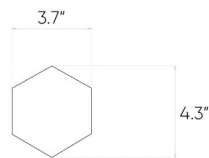

## Mattina

Honey

8"x48"

### Specification

Catalog code (EAN)	<b>5903313309523</b>
Size	<b>8"x48"</b>
Tile thickness	<b>0.31 in</b>
Technology	<b>Porcelain tile</b>
Type of product	<b>Wall tiles, Floor tiles</b>
Application	<b>Bathroom, Kitchen, Living room</b>
Surface	<b>Textured</b>
Type of surface	<b>Matte</b>

### Ambients

| 12"x12" mosaic

| 11"x13" hexagonal mosaic

Presented mosaic designs from the current collection are available on request! **Check the offer.**