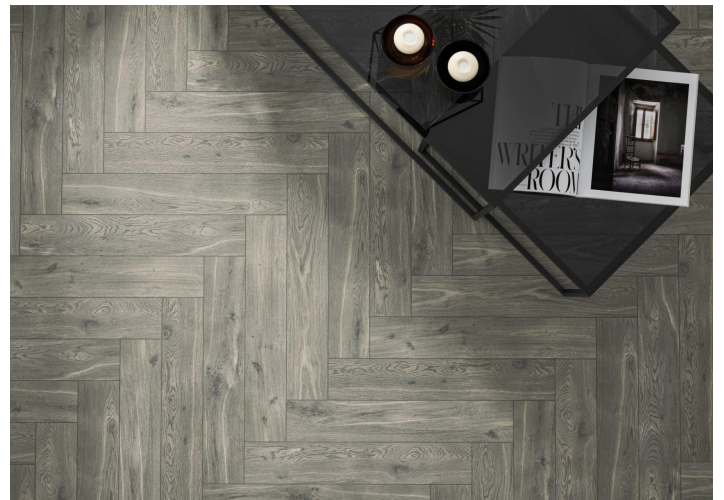

Ambients

Technical parameters

Abrasion class	PEI 4
Frost resistance	Yes
Rectified tile	No
No. of graphic patterns	24

Packaging

ft2 in the box	7.75 ft²
Pieces in the box	11
Box weight	30.56 lb
Boxes on a pallet	80
Pallet weight	2444.93 lb