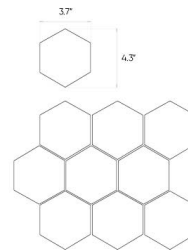

Concrete

Beige

32"x32"

Specification

Catalog code (EAN)	5903313303545
Size	32"x32"
Tile thickness	0.31 in
Technology	Color body
Type of product	Floor tiles, Wall tiles
Application	Bathroom, Kitchen, Living room, Elevation, Terrace and balcony
Surface	Smooth
Type of surface	Matte

Ambients

11"x13" hexagonal mosaic

12"x12" mosaic

12"x12" mosaic

12"x12" mosaic

Presented mosaic designs from the current collection are available on request! **Check the offer.**

Technical parameters

Packaging