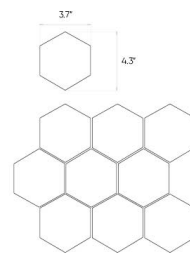

Ash

White

12"x12"

Specification

Catalog code (EAN)	5903313321808
Size	12"x12"
Tile thickness	0.31 in
Technology	Color body
Type of product	Mosaic
Application	Bathroom, Kitchen, Living room
Surface	Textured
Type of surface	Matte

Ambients

11"x13" hexagonal mosaic

12"x12" mosaic

12"x12" mosaic

12"x12" mosaic

Presented mosaic designs from the current collection are available on request! **Check the offer.**

Technical parameters

DCOF	0.57
Abrasion class	PEI 5
Frost resistance	Yes
Rectified tile	Yes