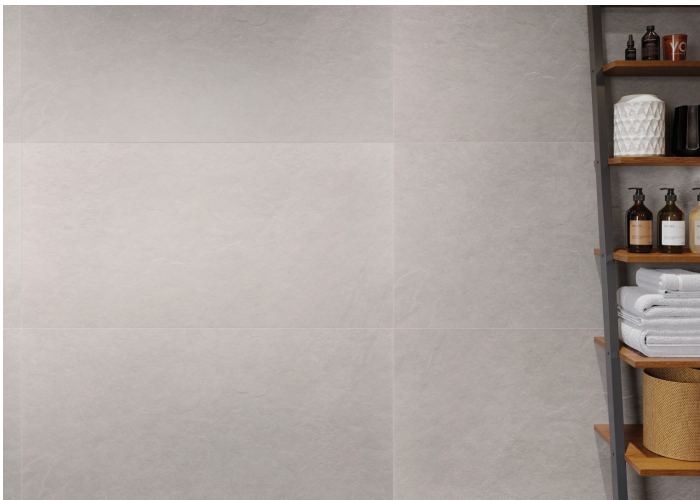

Ash

White

12"x12"

Specification

Catalog code (EAN)	5903313321808
Size	12"x12"
Tile thickness	0.31 in
Technology	Color body
Type of product	Mosaic
Application	Bathroom, Kitchen, Living room
Surface	Textured
Type of surface	Matte

Ambients

Presented mosaic designs from the current collection are available on request! **Check the offer.**

Technical parameters

DCOF	0.57
Abrasion class	PEI 5
Frost resistance	Yes
Rectified tile	Yes

Packaging

Pieces in the box	5
Box weight	18.63 lb
Boxes on a pallet	48
Pallet weight	895.08 lb