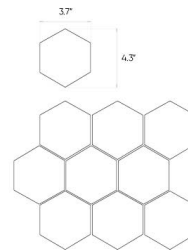

Ash

White

24"x24"

Specification

Catalog code (EAN)	5903313307918
Size	24"x24"
Tile thickness	0.31 in
Technology	Color body
Type of product	Floor tiles, Wall tiles
Application	Bathroom, Kitchen, Living room, Elevation, Terrace and balcony
Surface	Textured
Type of surface	Matte

Ambients

11"x13" hexagonal mosaic

12"x12" mosaic

12"x12" mosaic

12"x12" mosaic

Presented mosaic designs from the current collection are available on request! **Check the offer.**

Technical parameters

Packaging