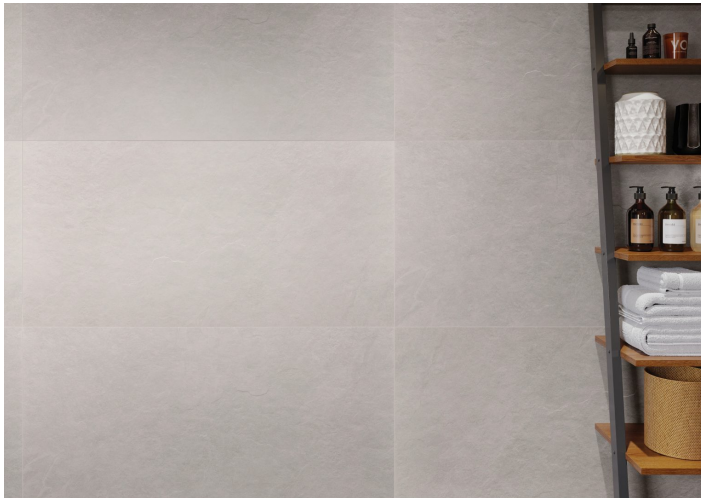

Ash

White

24"x24"

Specification

Catalog code (EAN)	5903313307918
Size	24"x24"
Tile thickness	0.31 in
Technology	Color body
Type of product	Floor tiles, Wall tiles
Application	Bathroom, Kitchen, Living room, Elevation, Terrace and balcony
Surface	Textured
Type of surface	Matte

Ambients

11"x13" hexagonal mosaic

12"x12" mosaic

12"x12" mosaic

12"x12" mosaic

Presented mosaic designs from the current collection are available on request! **Check the offer.**

Technical parameters

Packaging