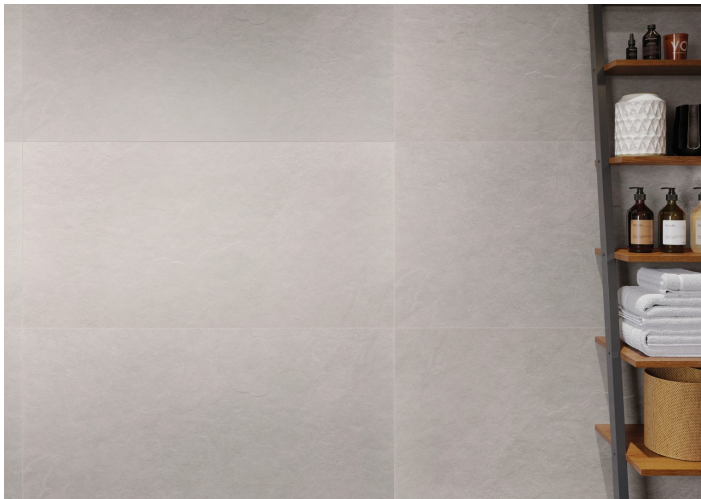

Ash

White

24"x48"

Specification

Catalog code (EAN)	5903313307819
Size	24"x48"
Tile thickness	0.31 in
Technology	Color body
Type of product	Floor tiles, Wall tiles
Application	Bathroom, Kitchen, Living room, Elevation, Terrace and balcony
Surface	Textured
Type of surface	Matte

Ambients

11"x13" hexagonal mosaic

12"x12" mosaic

12"x12" mosaic

12"x12" mosaic

Presented mosaic designs from the current collection are available on request! **Check the offer.**

Technical parameters

Packaging