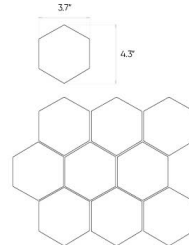

Ash

White

24"x48"

Specification

Catalog code (EAN)	5903313307819
Size	24"x48"
Tile thickness	0.31 in
Technology	Color body
Type of product	Floor tiles, Wall tiles
Application	Bathroom, Kitchen, Living room, Elevation, Terrace and balcony
Surface	Textured
Type of surface	Matte

Ambients

11"x13" hexagonal mosaic

12"x12" mosaic

12"x12" mosaic

12"x12" mosaic

Presented mosaic designs from the current collection are available on request! **Check the offer.**

Technical parameters

Packaging