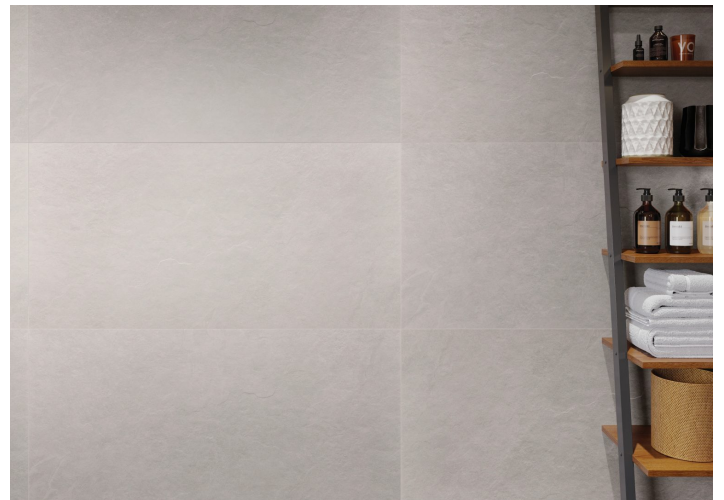

Ambients

Technical parameters

DCOF	0.57
Abrasion class	PEI 5
Frost resistance	Yes
Rectified tile	Yes
No. of graphic patterns	44

Packaging

ft2 in the box	15.28 ft²
Pieces in the box	8
Box weight	59.75 lb
Boxes on a pallet	32
Pallet weight	1911.41 lb