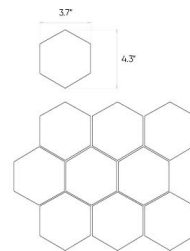

## Ash

Silver

12"x12"

### Specification

Catalog code (EAN)	<b>5903313318990</b>
Size	<b>12"x12"</b>
Tile thickness	<b>0.31 in</b>
Technology	<b>Color body</b>
Type of product	<b>Mosaic</b>
Application	<b>Bathroom, Kitchen, Living room</b>
Surface	<b>Textured</b>
Type of surface	<b>Matte</b>

### Ambients

11"x13" hexagonal mosaic

12"x12" mosaic

12"x12" mosaic

12"x12" mosaic

Presented mosaic designs from the current collection are available on request! **Check the offer.**