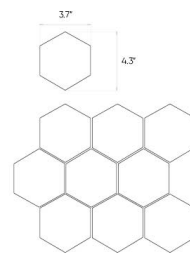

Ash

Silver

12"x12"

Specification

Catalog code (EAN)	5903313318990
Size	12"x12"
Tile thickness	0.31 in
Technology	Color body
Type of product	Mosaic
Application	Bathroom, Kitchen, Living room
Surface	Textured
Type of surface	Matte

Ambients

11"x13" hexagonal mosaic

12"x12" mosaic

12"x12" mosaic

12"x12" mosaic

Presented mosaic designs from the current collection are available on request! **Check the offer.**

Technical parameters

Abrasion class	PEI 4
Frost resistance	Yes
Rectified tile	Yes