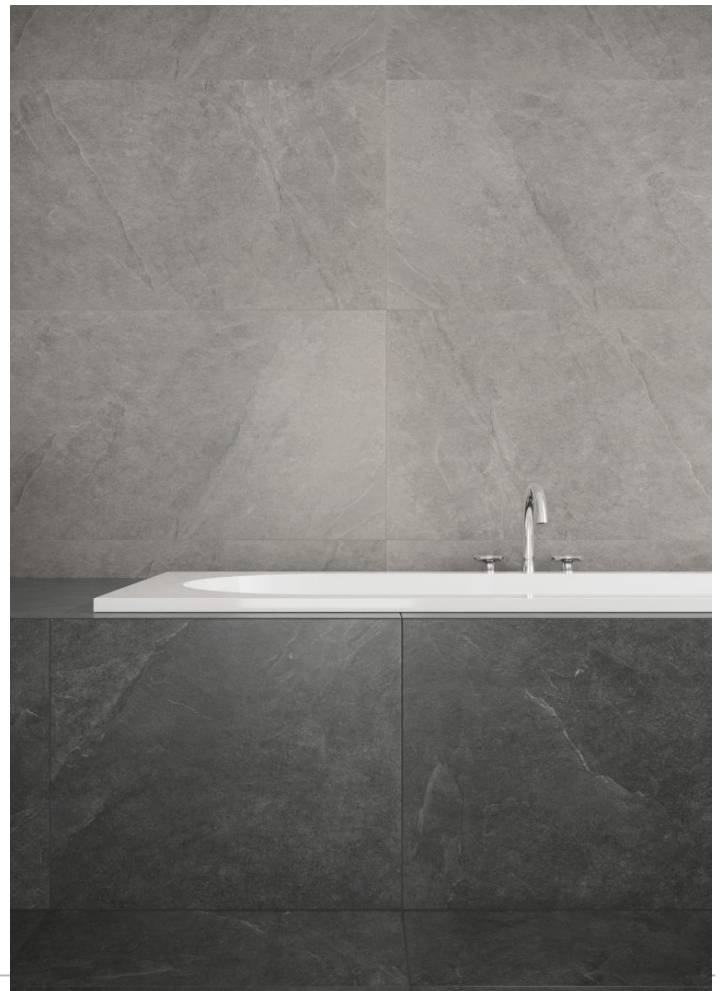

**Ash** 

Grey

24"x24"

Specification Catalog code (EAN) **5903313307956**Size **24"x24"**Tile thickness **0.31 in**Technology **Color body**Type of product **Floor tiles, Wall tiles**Application **Bathroom, Kitchen, Living room,
Elevation, Terrace and balcony**Surface **Textured**Type of surface **Matte****Ambients** 