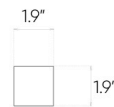

Arbaro

Oro

12"x48"

Specification

Catalog code (EAN)	5902510804442
Size	12"x48"
Tile thickness	0.39 in
Technology	Porcelain tile
Type of product	Floor tiles, Wall tiles
Application	Bathroom, Kitchen, Living room, Terrace and balcony
Surface	Textured
Type of surface	Matte

Ambients

| 12"x12" mosaic

| 11"x13" hexagonal mosaic

Presented mosaic designs from the current collection are available on request! **Check the offer.**

Technical parameters

Packaging

TECHNICAL SPECIFICATION SHEET

Abrasion class **PEI 4**
Frost resistance **Yes**
Rectified tile **Yes**

ft2 in the box	15.39 ft ²
Pieces in the box	4
Box weight	69.89 lb
Boxes on a pallet	30
Pallet weight	2098.80 lb
