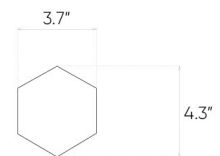

Arbaro

Oro

12"x48"

Specification

Catalog code (EAN)	5902510804442
Size	12"x48"
Tile thickness	0.39 in
Technology	Porcelain tile
Type of product	Floor tiles, Wall tiles
Application	Bathroom, Kitchen, Living room, Terrace and balcony
Surface	Textured
Type of surface	Matte

Ambients

| 12"x12" mosaic

| 11"x13" hexagonal mosaic

Presented mosaic designs from the current collection are available on request! **Check the offer.**

Technical parameters

Packaging

TECHNICAL SPECIFICATION SHEET

Abrasion class **PEI 4**
Frost resistance **Yes**
Rectified tile **Yes**

ft2 in the box	15.39 ft ²
Pieces in the box	4
Box weight	69.89 lb
Boxes on a pallet	30
Pallet weight	2098.80 lb
