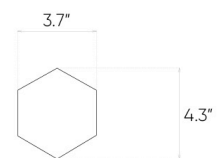

## Arbaro

Oro

8"x48"

### Specification

Catalog code (EAN)	<b>5903313307338</b>
Size	<b>8"x48"</b>
Tile thickness	<b>0.31 in</b>
Technology	<b>Porcelain tile</b>
Type of product	<b>Floor tiles, Wall tiles</b>
Application	<b>Bathroom, Kitchen, Living room, Terrace and balcony</b>
Surface	<b>Textured</b>
Type of surface	<b>Matte</b>

## Ambients

| 12"x12" mosaic

| 11"x13" hexagonal mosaic

Presented mosaic designs from the current collection are available on request! **Check the offer.**