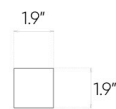

## Arbaro

Oro

8"x48"

### Specification

Catalog code (EAN)	<b>5903313307338</b>
Size	<b>8"x48"</b>
Tile thickness	<b>0.31 in</b>
Technology	<b>Porcelain tile</b>
Type of product	<b>Floor tiles, Wall tiles</b>
Application	<b>Bathroom, Kitchen, Living room, Terrace and balcony</b>
Surface	<b>Textured</b>
Type of surface	<b>Matte</b>

## Ambients

| 12"x12" mosaic

| 11"x13" hexagonal mosaic

Presented mosaic designs from the current collection are available on request! **Check the offer.**