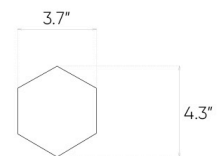

Arbaro

Oro

14,2x120,2 cm

Specification

Catalog code (EAN)	5902510804343
Size	14,2x120,2 cm
Tile thickness	3.94 in
Technology	Porcelain tile
Type of product	Floor tiles, Wall tiles
Application	Bathroom, Kitchen, Living room, Terrace and balcony
Surface	Textured
Type of surface	Matte

Ambients

| 12"x12" mosaic

| 11"x13" hexagonal mosaic

Presented mosaic designs from the current collection are available on request! **Check the offer.**

Technical parameters

Packaging

TECHNICAL SPECIFICATION SHEET

Abrasion class **PEI 4**
Frost resistance **Yes**
Rectified tile **Yes**

ft2 in the box	10.98 ft ²
Pieces in the box	6
Box weight	49.82 lb
Boxes on a pallet	48
Pallet weight	2394.22 lb
