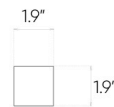

Arbaro

Oro

14,2x120,2 cm

Specification

Catalog code (EAN)	5902510804343
Size	14,2x120,2 cm
Tile thickness	3.94 in
Technology	Porcelain tile
Type of product	Floor tiles, Wall tiles
Application	Bathroom, Kitchen, Living room, Terrace and balcony
Surface	Textured
Type of surface	Matte

Ambients

| 12"x12" mosaic

| 11"x13" hexagonal mosaic

Presented mosaic designs from the current collection are available on request! **Check the offer.**

Technical parameters

Packaging

TECHNICAL SPECIFICATION SHEET

Abrasion class **PEI 4**
Frost resistance **Yes**
Rectified tile **Yes**

ft2 in the box	10.98 ft ²
Pieces in the box	6
Box weight	49.82 lb
Boxes on a pallet	48
Pallet weight	2394.22 lb
