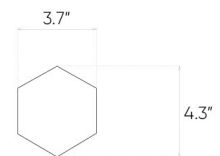

Arbaro

Nugat

12"x48"

Specification

Catalog code (EAN)	5902510804404
Size	12"x48"
Tile thickness	0.31 in
Technology	Porcelain tile
Type of product	Floor tiles, Wall tiles
Application	Bathroom, Kitchen, Living room, Terrace and balcony
Surface	Textured
Type of surface	Matte

Ambients

| 12"x12" mosaic

| 11"x13" hexagonal mosaic

Presented mosaic designs from the current collection are available on request! **Check the offer.**

Technical parameters

Packaging

TECHNICAL SPECIFICATION SHEET

Abrasion class **PEI 4**
Frost resistance **Yes**
Rectified tile **Yes**

ft2 in the box	15.39 ft ²
Pieces in the box	4
Box weight	58.89 lb
Boxes on a pallet	40
Pallet weight	2352.33 lb
