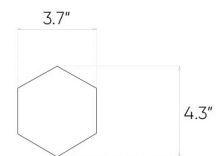

Arbaro

Nugat

8"x48"

Specification

Catalog code (EAN)	5903313307253
Size	8"x48"
Tile thickness	0.31 in
Technology	Porcelain tile
Type of product	Floor tiles, Wall tiles
Application	Bathroom, Kitchen, Living room, Terrace and balcony
Surface	Textured
Type of surface	Matte

Ambients

| 12"x12" mosaic

| 11"x13" hexagonal mosaic

Presented mosaic designs from the current collection are available on request! **Check the offer.**

Technical parameters

Packaging

TECHNICAL SPECIFICATION SHEET

Abrasion class **PEI 4**
Frost resistance **Yes**
Rectified tile **Yes**

ft2 in the box	12.49 ft ²
Pieces in the box	5
Box weight	48.83 lb
Boxes on a pallet	36
Pallet weight	2343.51 lb
