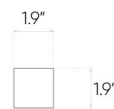

## Arbaro

Nugat

14,2x120,2 cm

### Specification

Catalog code (EAN)	<b>5902510804305</b>
Size	<b>14,2x120,2 cm</b>
Tile thickness	<b>3.94 in</b>
Technology	<b>Porcelain tile</b>
Type of product	<b>Floor tiles, Wall tiles</b>
Application	<b>Bathroom, Kitchen, Living room, Terrace and balcony</b>
Surface	<b>Textured</b>
Type of surface	<b>Matte</b>

## Ambients

| 12"x12" mosaic

| 11"x13" hexagonal mosaic

Presented mosaic designs from the current collection are available on request! **Check the offer.**