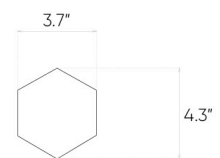

## Arbaro

Nugat

14,2x120,2 cm

### Specification

Catalog code (EAN)	<b>5902510804305</b>
Size	<b>14,2x120,2 cm</b>
Tile thickness	<b>3.94 in</b>
Technology	<b>Porcelain tile</b>
Type of product	<b>Floor tiles, Wall tiles</b>
Application	<b>Bathroom, Kitchen, Living room, Terrace and balcony</b>
Surface	<b>Textured</b>
Type of surface	<b>Matte</b>

## Ambients

| 12"x12" mosaic

| 11"x13" hexagonal mosaic

Presented mosaic designs from the current collection are available on request! **Check the offer.**