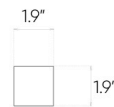

## Arbaro

Grey

12"x48"

### Specification

Catalog code (EAN)	<b>5902510804466</b>
Size	<b>12"x48"</b>
Tile thickness	<b>0.31 in</b>
Technology	<b>Porcelain tile</b>
Type of product	<b>Floor tiles, Wall tiles</b>
Application	<b>Bathroom, Kitchen, Living room, Terrace and balcony</b>
Surface	<b>Textured</b>
Type of surface	<b>Matte</b>

## Ambients

| 12"x12" mosaic

| 11"x13" hexagonal mosaic

Presented mosaic designs from the current collection are available on request! **Check the offer.**