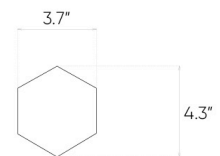

## Arbaro

Grey

12"x48"

### Specification

Catalog code (EAN)	<b>5902510804466</b>
Size	<b>12"x48"</b>
Tile thickness	<b>0.31 in</b>
Technology	<b>Porcelain tile</b>
Type of product	<b>Floor tiles, Wall tiles</b>
Application	<b>Bathroom, Kitchen, Living room, Terrace and balcony</b>
Surface	<b>Textured</b>
Type of surface	<b>Matte</b>

## Ambients

| 12"x12" mosaic

| 11"x13" hexagonal mosaic

Presented mosaic designs from the current collection are available on request! **Check the offer.**