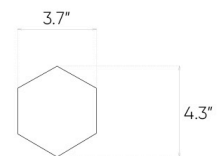

Arbaro

Grey

12"x48"

Specification

Catalog code (EAN)	5902510804466
Size	12"x48"
Tile thickness	0.31 in
Technology	Porcelain tile
Type of product	Floor tiles, Wall tiles
Application	Bathroom, Kitchen, Living room, Terrace and balcony
Surface	Textured
Type of surface	Matte

Ambients

| 12"x12" mosaic

| 11"x13" hexagonal mosaic

Presented mosaic designs from the current collection are available on request! **Check the offer.**

Technical parameters

Packaging

TECHNICAL SPECIFICATION SHEET

Abrasion class **PEI 4**
Frost resistance **Yes**
Rectified tile **Yes**

ft2 in the box	15.39 ft ²
Pieces in the box	4
Box weight	58.89 lb
Boxes on a pallet	40
Pallet weight	2352.33 lb
