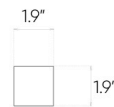

Arbaro

Grey

12"x48"

Specification

Catalog code (EAN)	5902510804466
Size	12"x48"
Tile thickness	0.31 in
Technology	Porcelain tile
Type of product	Floor tiles, Wall tiles
Application	Bathroom, Kitchen, Living room, Terrace and balcony
Surface	Textured
Type of surface	Matte

Ambients

| 12"x12" mosaic

| 11"x13" hexagonal mosaic

Presented mosaic designs from the current collection are available on request! **Check the offer.**

Technical parameters

Packaging

TECHNICAL SPECIFICATION SHEET

Abrasion class **PEI 4**
Frost resistance **Yes**
Rectified tile **Yes**

ft2 in the box	15.39 ft ²
Pieces in the box	4
Box weight	58.89 lb
Boxes on a pallet	40
Pallet weight	2352.33 lb
