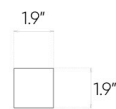

Arbaro

Grey

12"x48"

Specification

Catalog code (EAN)	5902510804466
Size	12"x48"
Tile thickness	0.39 in
Technology	Porcelain tile
Type of product	Floor tiles, Wall tiles
Application	Bathroom, Kitchen, Living room, Terrace and balcony
Surface	Textured
Type of surface	Matte

Ambients

| 12"x12" mosaic

| 11"x13" hexagonal mosaic

Presented mosaic designs from the current collection are available on request! **Check the offer.**

Technical parameters

Packaging

TECHNICAL SPECIFICATION SHEET

Abrasion class **PEI 4**
Frost resistance **Yes**
Rectified tile **Yes**

ft2 in the box	15.39 ft ²
Pieces in the box	4
Box weight	69.45 lb
Boxes on a pallet	32
Pallet weight	2222.26 lb
