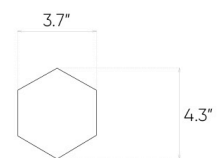

Arbaro

Grey

12"x48"

Specification

Catalog code (EAN)	5902510804466
Size	12"x48"
Tile thickness	0.39 in
Technology	Porcelain tile
Type of product	Floor tiles, Wall tiles
Application	Bathroom, Kitchen, Living room, Terrace and balcony
Surface	Textured
Type of surface	Matte

Ambients

| 12"x12" mosaic

| 11"x13" hexagonal mosaic

Presented mosaic designs from the current collection are available on request! **Check the offer.**

Technical parameters

Packaging

TECHNICAL SPECIFICATION SHEET

Abrasion class **PEI 4**
Frost resistance **Yes**
Rectified tile **Yes**

ft2 in the box	15.39 ft ²
Pieces in the box	4
Box weight	69.45 lb
Boxes on a pallet	32
Pallet weight	2222.26 lb
