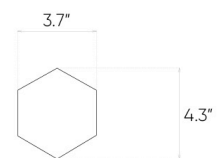

## Arbaro

Grey

8"x48"

### Specification

Catalog code (EAN)	<b>5903313307314</b>
Size	<b>8"x48"</b>
Tile thickness	<b>0.31 in</b>
Technology	<b>Porcelain tile</b>
Type of product	<b>Floor tiles, Wall tiles</b>
Application	<b>Bathroom, Kitchen, Living room, Terrace and balcony</b>
Surface	<b>Textured</b>
Type of surface	<b>Matte</b>

## Ambients

| 12"x12" mosaic

| 11"x13" hexagonal mosaic

Presented mosaic designs from the current collection are available on request! **Check the offer.**

# TECHNICAL SPECIFICATION SHEET

---

Abrasion class **PEI 4**  
Frost resistance **Yes**  
Rectified tile **Yes**

---

ft2 in the box	12.49 ft <sup>2</sup>
Box weight	48.83 lb
Boxes on a pallet	48
Pallet weight	2343.51 lb