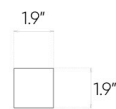

## Arbaro

Grey

8"x48"

### Specification

Catalog code (EAN)	<b>5903313307314</b>
Size	<b>8"x48"</b>
Tile thickness	<b>0.31 in</b>
Technology	<b>Porcelain tile</b>
Type of product	<b>Floor tiles, Wall tiles</b>
Application	<b>Bathroom, Kitchen, Living room, Terrace and balcony</b>
Surface	<b>Textured</b>
Type of surface	<b>Matte</b>

## Ambients

| 12"x12" mosaic

| 11"x13" hexagonal mosaic

Presented mosaic designs from the current collection are available on request! **Check the offer.**