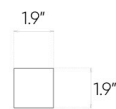

## Arbaro

Grey

14,2x120,2 cm

### Specification

Catalog code (EAN)	<b>5902510804367</b>
Size	<b>14,2x120,2 cm</b>
Tile thickness	<b>0.39 in</b>
Technology	<b>Porcelain tile</b>
Type of product	<b>Floor tiles, Wall tiles</b>
Application	<b>Bathroom, Kitchen, Living room, Terrace and balcony</b>
Surface	<b>Textured</b>
Type of surface	<b>Matte</b>

## Ambients

| 12"x12" mosaic

| 11"x13" hexagonal mosaic

Presented mosaic designs from the current collection are available on request! **Check the offer.**