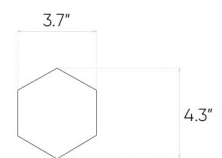

## Arbaro

Grey

14,2x120,2 cm

### Specification

Catalog code (EAN)	<b>5902510804367</b>
Size	<b>14,2x120,2 cm</b>
Tile thickness	<b>0.39 in</b>
Technology	<b>Porcelain tile</b>
Type of product	<b>Floor tiles, Wall tiles</b>
Application	<b>Bathroom, Kitchen, Living room, Terrace and balcony</b>
Surface	<b>Textured</b>
Type of surface	<b>Matte</b>

## Ambients

| 12"x12" mosaic

| 11"x13" hexagonal mosaic

Presented mosaic designs from the current collection are available on request! **Check the offer.**