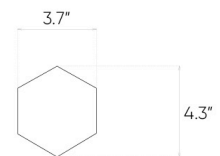

Arbaro

Desert

12"x48"

Specification

Catalog code (EAN)	5902510806156
Size	12"x48"
Tile thickness	0.39 in
Technology	Porcelain tile
Type of product	Step treads
Application	Bathroom, Kitchen, Living room, Terrace and balcony, Stairs
Surface	Textured
Type of surface	Matte

Ambients

| 12"x12" mosaic

| 11"x13" hexagonal mosaic

Presented mosaic designs from the current collection are available on request! **Check the offer.**

Technical parameters

Abrasion class	PEI 4
Frost resistance	Yes
Rectified tile	Yes