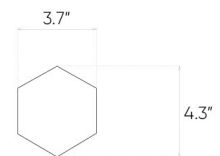

Arbaro

Desert

12"x48"

Specification

Catalog code (EAN)	5903313316514
Size	12"x48"
Tile thickness	0.31 in
Technology	Porcelain tile
Type of product	Step treads
Application	Bathroom, Kitchen, Living room, Terrace and balcony, Stairs
Surface	Textured
Type of surface	Matte

Ambients

| 12"x12" mosaic

| 11"x13" hexagonal mosaic

Presented mosaic designs from the current collection are available on request! **Check the offer.**

Technical parameters

Abrasion class	PEI 4
Frost resistance	Yes
Rectified tile	Yes