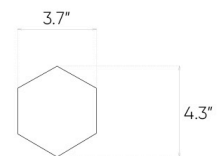

## Arbaro

Desert

12"x48"

### Specification

Catalog code (EAN)	<b>5902510804381</b>
Size	<b>12"x48"</b>
Tile thickness	<b>0.39 in</b>
Technology	<b>Porcelain tile</b>
Type of product	<b>Floor tiles, Wall tiles</b>
Application	<b>Bathroom, Kitchen, Living room, Terrace and balcony</b>
Surface	<b>Textured</b>
Type of surface	<b>Matte</b>

## Ambients

| 12"x12" mosaic

| 11"x13" hexagonal mosaic

Presented mosaic designs from the current collection are available on request! **Check the offer.**