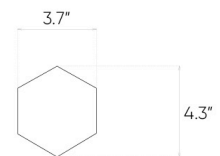

## Arbaro

Desert

12"x48"

### Specification

Catalog code (EAN)	<b>5902510804381</b>
Size	<b>12"x48"</b>
Tile thickness	<b>0.31 in</b>
Technology	<b>Porcelain tile</b>
Type of product	<b>Floor tiles, Wall tiles</b>
Application	<b>Bathroom, Kitchen, Living room, Terrace and balcony</b>
Surface	<b>Textured</b>
Type of surface	<b>Matte</b>

## Ambients

| 12"x12" mosaic

| 11"x13" hexagonal mosaic

Presented mosaic designs from the current collection are available on request! **Check the offer.**