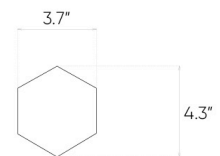

Arbaro

Desert

8"x48"

Specification

Catalog code (EAN)	5903313307291
Size	8"x48"
Tile thickness	0.31 in
Technology	Porcelain tile
Type of product	Floor tiles, Wall tiles
Application	Bathroom, Kitchen, Living room, Terrace and balcony
Surface	Textured
Type of surface	Matte

Ambients

| 12"x12" mosaic

| 11"x13" hexagonal mosaic

Presented mosaic designs from the current collection are available on request! **Check the offer.**

Technical parameters

Packaging

TECHNICAL SPECIFICATION SHEET

Abrasion class **PEI 4**
Frost resistance **Yes**
Rectified tile **Yes**

ft2 in the box	12.49 ft ²
Pieces in the box	5
Box weight	48.83 lb
Boxes on a pallet	48
Pallet weight	2343.51 lb
