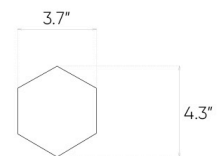

Arbaro

Desert

14,2x120,2 cm

Specification

Catalog code (EAN)	5902510804282
Size	14,2x120,2 cm
Tile thickness	3.94 in
Technology	Porcelain tile
Type of product	Floor tiles, Wall tiles
Application	Bathroom, Kitchen, Living room, Terrace and balcony
Surface	Textured
Type of surface	Matte

Ambients

| 12"x12" mosaic

| 11"x13" hexagonal mosaic

Presented mosaic designs from the current collection are available on request! **Check the offer.**

Technical parameters

Packaging

TECHNICAL SPECIFICATION SHEET

Abrasion class **PEI 4**
Frost resistance **Yes**
Rectified tile **Yes**

ft2 in the box	10.98 ft ²
Pieces in the box	6
Box weight	49.82 lb
Boxes on a pallet	48
Pallet weight	2440.52 lb
