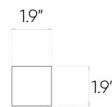

## Arbaro

Brown

12"x48"

### Specification

Catalog code (EAN)	<b>5902510804428</b>
Size	<b>12"x48"</b>
Tile thickness	<b>0.39 in</b>
Technology	<b>Porcelain tile</b>
Type of product	<b>Floor tiles, Wall tiles</b>
Application	<b>Bathroom, Kitchen, Living room, Terrace and balcony</b>
Surface	<b>Textured</b>
Type of surface	<b>Matte</b>

## Ambients

| 12"x12" mosaic

| 11"x13" hexagonal mosaic

Presented mosaic designs from the current collection are available on request! **Check the offer.**