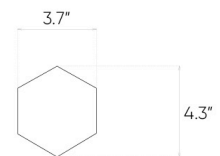

## Arbaro

Brown

12"x48"

### Specification

Catalog code (EAN)	<b>5902510804428</b>
Size	<b>12"x48"</b>
Tile thickness	<b>0.39 in</b>
Technology	<b>Porcelain tile</b>
Type of product	<b>Floor tiles, Wall tiles</b>
Application	<b>Bathroom, Kitchen, Living room, Terrace and balcony</b>
Surface	<b>Textured</b>
Type of surface	<b>Matte</b>

## Ambients

| 12"x12" mosaic

| 11"x13" hexagonal mosaic

Presented mosaic designs from the current collection are available on request! **Check the offer.**