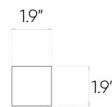

Arbaro

Brown

12"x48"

Specification

Catalog code (EAN)	5902510804428
Size	12"x48"
Tile thickness	0.31 in
Technology	Porcelain tile
Type of product	Floor tiles, Wall tiles
Application	Bathroom, Kitchen, Living room, Terrace and balcony
Surface	Textured
Type of surface	Matte

Ambients

| 12"x12" mosaic

| 11"x13" hexagonal mosaic

Presented mosaic designs from the current collection are available on request! **Check the offer.**

Technical parameters

Packaging

TECHNICAL SPECIFICATION SHEET

Abrasion class **PEI 4**
Frost resistance **Yes**
Rectified tile **Yes**

ft2 in the box	15.39 ft ²
Pieces in the box	4
Box weight	58.89 lb
Boxes on a pallet	40
Pallet weight	2354.54 lb
