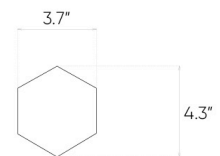

Arbaro

Brown

12"x48"

Specification

Catalog code (EAN)	5902510804428
Size	12"x48"
Tile thickness	0.31 in
Technology	Porcelain tile
Type of product	Floor tiles, Wall tiles
Application	Bathroom, Kitchen, Living room, Terrace and balcony
Surface	Textured
Type of surface	Matte

Ambients

| 12"x12" mosaic

| 11"x13" hexagonal mosaic

Presented mosaic designs from the current collection are available on request! **Check the offer.**

Technical parameters

Packaging

TECHNICAL SPECIFICATION SHEET

Abrasion class **PEI 4**
Frost resistance **Yes**
Rectified tile **Yes**

ft2 in the box	15.39 ft ²
Pieces in the box	4
Box weight	58.89 lb
Boxes on a pallet	40
Pallet weight	2354.54 lb
