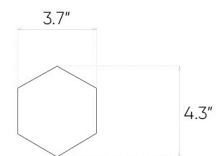

Arbaro

Brown

8"x48"

Specification

Catalog code (EAN)	5903313307277
Size	8"x48"
Tile thickness	0.31 in
Technology	Porcelain tile
Type of product	Floor tiles, Wall tiles
Application	Bathroom, Kitchen, Living room, Terrace and balcony
Surface	Textured
Type of surface	Matte

Ambients

| 12"x12" mosaic

| 11"x13" hexagonal mosaic

Presented mosaic designs from the current collection are available on request! **Check the offer.**

Technical parameters

Packaging

TECHNICAL SPECIFICATION SHEET

Abrasion class **PEI 4**
Frost resistance **Yes**
Rectified tile **Yes**

ft2 in the box	12.49 ft ²
Pieces in the box	5
Box weight	48.83 lb
Boxes on a pallet	48
Pallet weight	2343.51 lb
