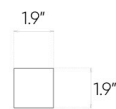

Arbaro

Brown

14,2x120,2 cm

Specification

Catalog code (EAN)	5902510804329
Size	14,2x120,2 cm
Tile thickness	3.94 in
Technology	Porcelain tile
Type of product	Floor tiles, Wall tiles
Application	Bathroom, Kitchen, Living room, Terrace and balcony
Surface	Textured
Type of surface	Matte

Ambients

| 12"x12" mosaic

| 11"x13" hexagonal mosaic

Presented mosaic designs from the current collection are available on request! **Check the offer.**

Technical parameters

Packaging

TECHNICAL SPECIFICATION SHEET

Abrasion class **PEI 3**
Frost resistance **Yes**
Rectified tile **Yes**

ft2 in the box	10.98 ft ²
Pieces in the box	6
Box weight	49.82 lb
Boxes on a pallet	48
Pallet weight	2440.52 lb
