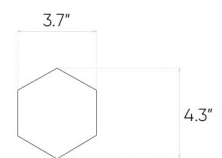

Arbaro

Brown

14,2x120,2 cm

Specification

Catalog code (EAN)	5902510804329
Size	14,2x120,2 cm
Tile thickness	3.94 in
Technology	Porcelain tile
Type of product	Floor tiles, Wall tiles
Application	Bathroom, Kitchen, Living room, Terrace and balcony
Surface	Textured
Type of surface	Matte

Ambients

| 12"x12" mosaic

| 11"x13" hexagonal mosaic

Presented mosaic designs from the current collection are available on request! **Check the offer.**

Technical parameters

Packaging

TECHNICAL SPECIFICATION SHEET

Abrasion class **PEI 3**
Frost resistance **Yes**
Rectified tile **Yes**

ft2 in the box	10.98 ft ²
Pieces in the box	6
Box weight	49.82 lb
Boxes on a pallet	48
Pallet weight	2440.52 lb
