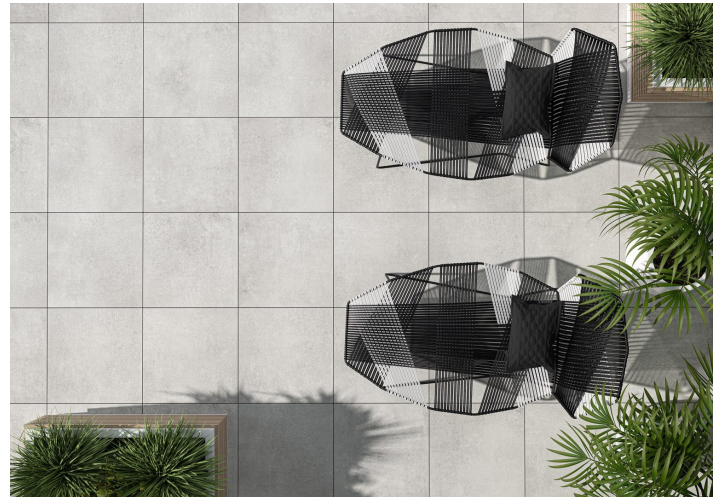

Stratic

Light grey

59,7x59,7cm

Specification

Product No. (EAN) **5900423052066**

Size **59,7x59,7cm**

Tile thickness **2 cm**

Technology **Colour body**

Type of product **Terrace tiles 2cm**

Application **Terrace and balcony, Garden**

Surface **Smooth**

Type of surface **Matte**

Ambients

technical parameters

Non-slip qualities	R11
Abrasion class	PEI 5
frost resistance	Yes
Rectified tile	Yes
No. of graphic patterns	12