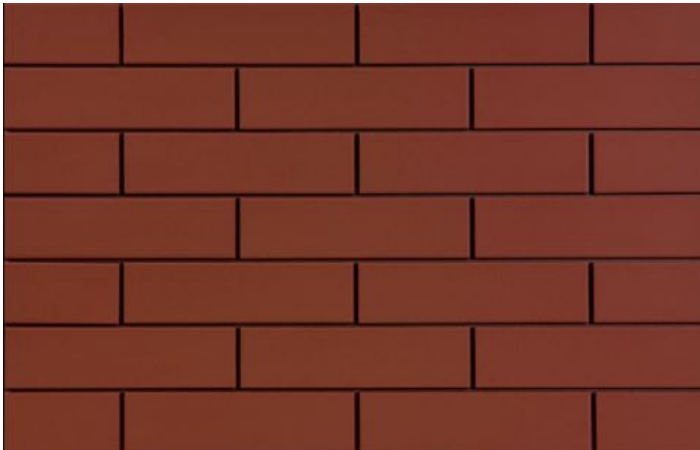

Rot

6,5x24,5cm

Specification

Product No. (EAN)	5903263449515
Size	6,5x24,5cm
Tile thickness	0.65 cm
Technology	Clinker
Type of product	Wall tiles
Application	Kitchen, Living room, Elevation
Surface	Smooth
Type of surface	Matte

Ambients

technical parameters

frost resistance	Yes
Rectified tile	No

Packaging

Sqm in the box	0.5 Sqm
Pieces in the box	32
Box weight	7.5 kg
Boxes on a pallet	168
Pallet weight	1260 kg