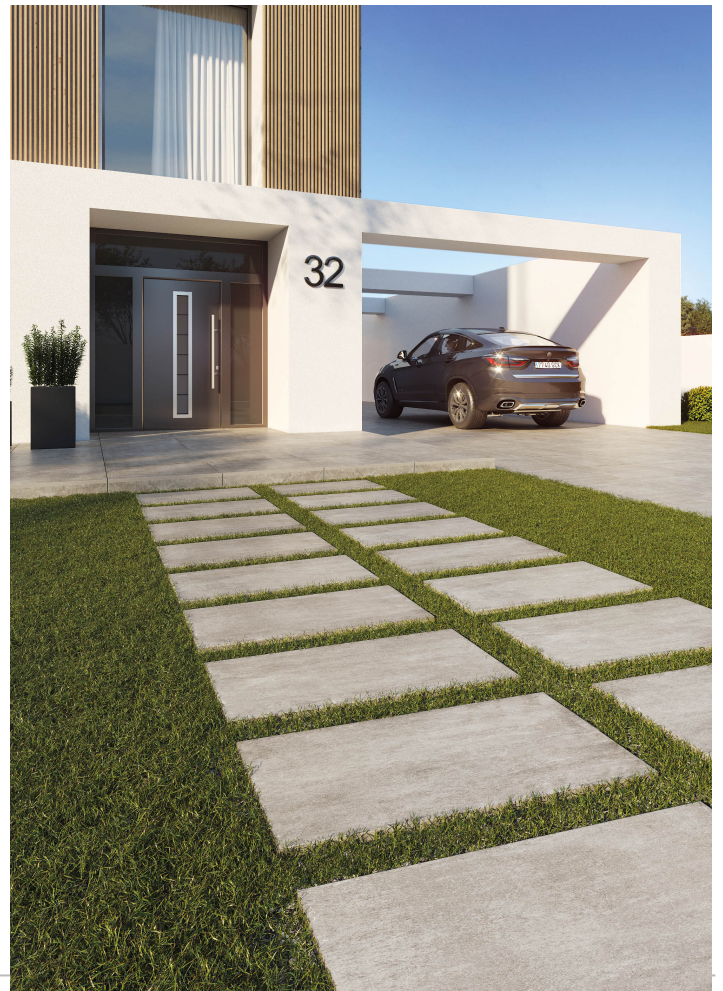

**Montego** 

Desert

79,7x79,7cm

Specification Product No. (EAN) **5903313301770**Size **79,7x79,7cm**Technology **Colour body**Type of product **Floor tiles**Application **Terrace and balcony, Garden**Surface **Textured**Type of surface **Matte****Ambients** 