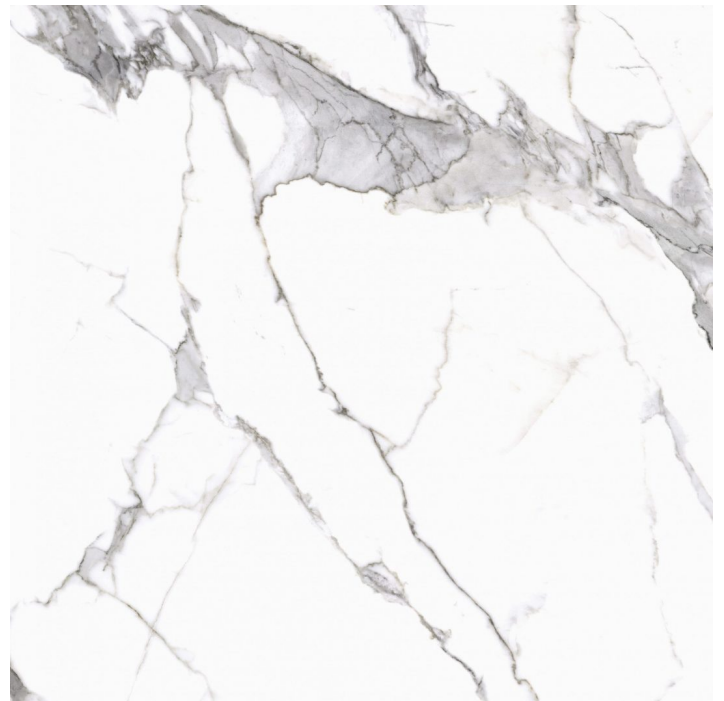

Ambients ▾

technical parameters ▾

Packaging ▾