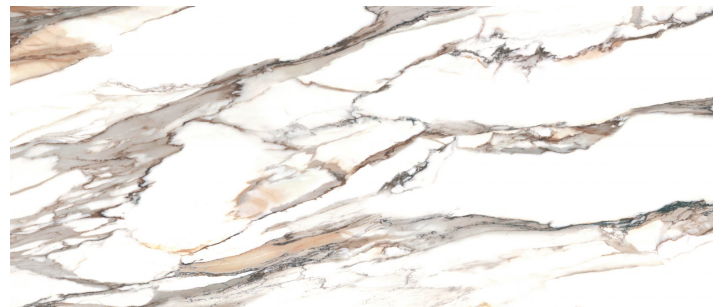

Ambients

technical parameters

Non-slip qualities	R9
Abrasion class	PEI 4
frost resistance	Yes
Rectified tile	Yes
No. of graphic patterns	8

Packaging

Sqm in the box	3.35 Sqm
Pieces in the box	1
Box weight	53.64 kg
Boxes on a pallet	25
Pallet weight	1341 kg