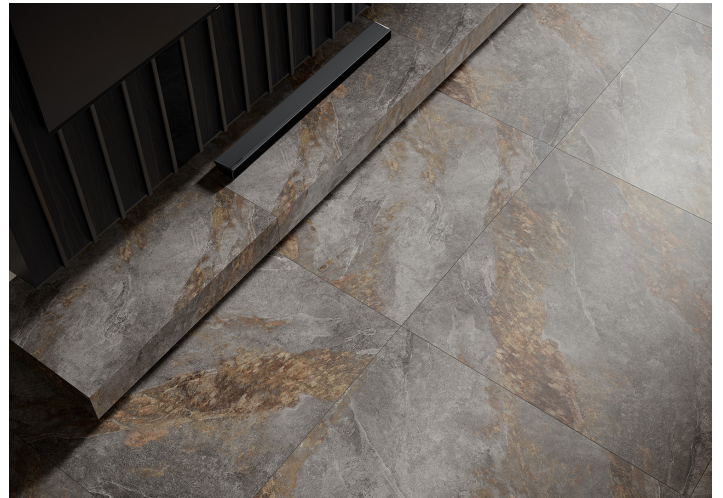

Ambients ▲

technical parameters ▲

Non-slip qualities	R10
Abrasion class	PEI 3
frost resistance	Yes
Rectified tile	Yes
No. of graphic patterns	2

Packaging ▲

Sqm in the box	3.35 Sqm
Pieces in the box	1
Pallet weight	12 kg
Pieces in the box	25
Box weight	1222 kg
Weight 1 pcs	48.11 kg